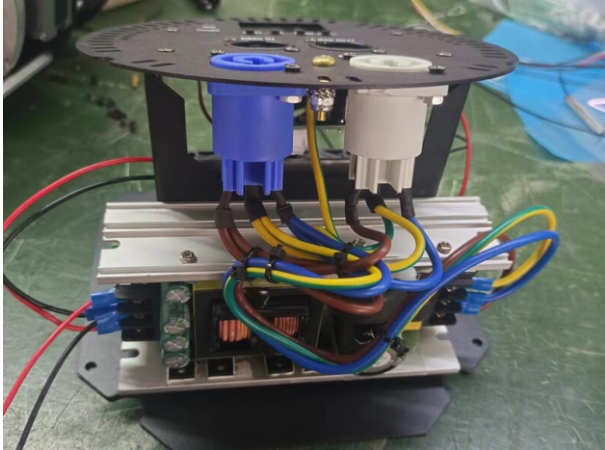

Inner structure