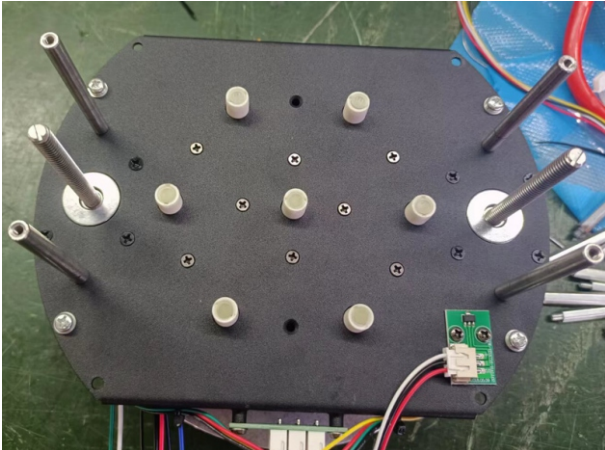

Inner structure