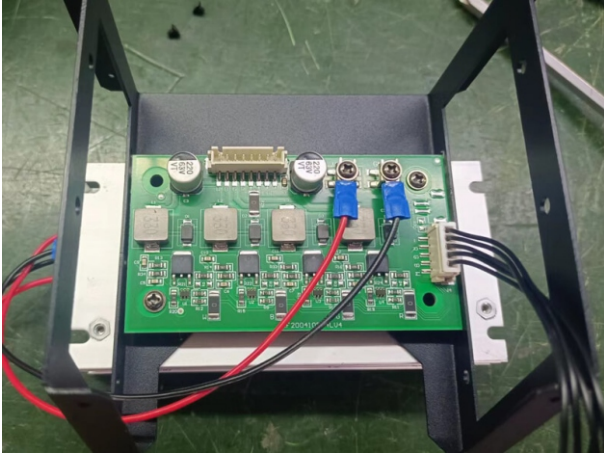

Inner structure