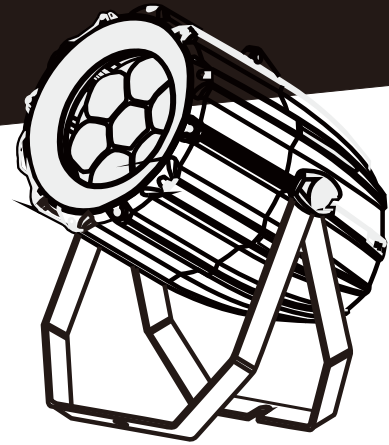

VG-LPI740Z

7pcs 40W RGBW Indoor LED Zoom Par Light Technical Specification Sheet

Professional Lighting Factory
www.VanGaaLight.com

VG-LPI740Z 7pcs 40W Indoor Zoom LED Par Light with Auxiliary light

Combining the energy-saving and environmental protection characteristics of LED lights, using high-efficiency constant current and new heat dissipation technology, we have designed this new 7pcs 40w indoor led par light. This light has multiple built-in programs, perfect dimming, suitable for large-scale performances, stages, theaters and other indoor places.

Technical Specification

Light Sources

- LED: 7pcs 40W 4in1 RGBW American Lumen LED+64pcs 5050 3in1 RGB LED
- Color: RGBW 4in1 color mixing
- Service life: 50,000h

Optics

- Strobe: 1-25/S high-speed electronic strobe
- Dimming: 0-100% linear dimming
- Beam angle: 6°-65°

- Lamp body size: 226*285*410mm
- Net weight: 6kg
- Shell material: aluminum alloy
- Shape color: black

Use environment

- Protection level: IP20
- Environmental temperature: -25-40℃
- Cooling system: forced cooling fan / heat sink