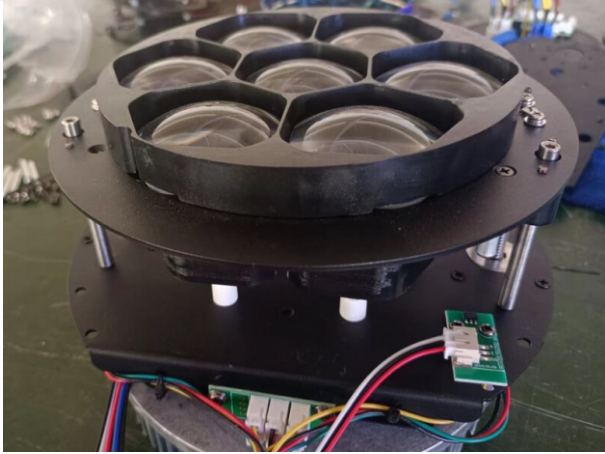

Inner structure