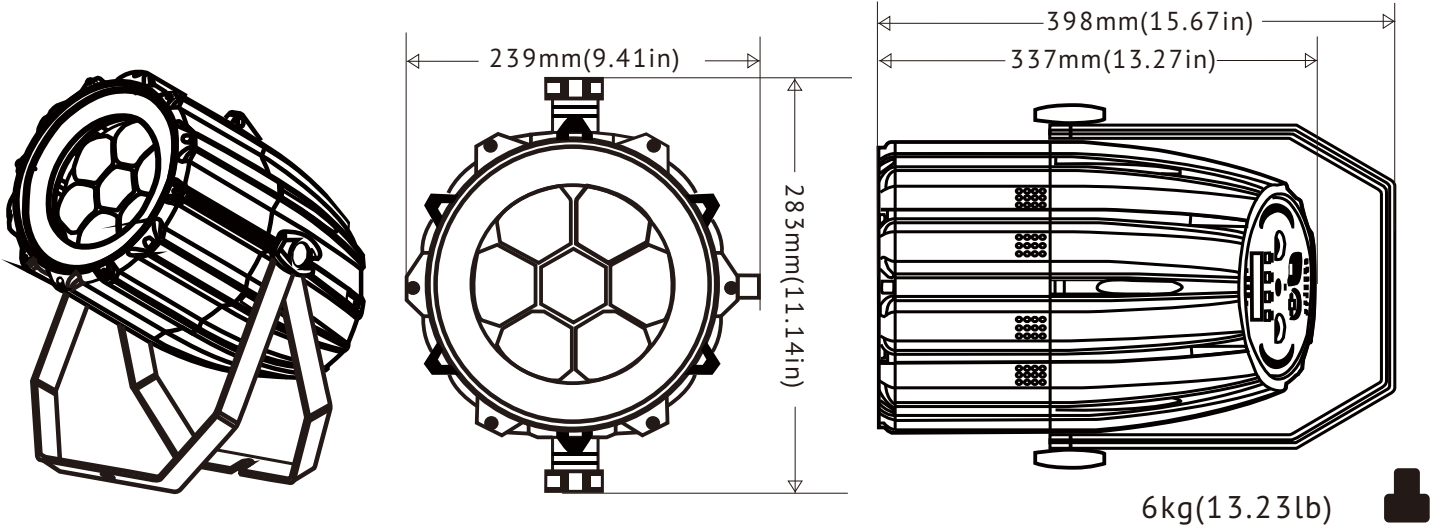

Dimension

DMX Chart

8CH DMX Channel Mode

8CH	1	2	3	4	5	6	7	8
%	Focus	Red	Green	Blue	White	Red dimmer of auxiliary light	Green dimmer of auxiliary light	Blue dimmer of auxiliary light
100% 25%								

17CH DMX Channel Mode

17CH	1	2	3	4	5	6	7	8	9	10	11	12	13	14	15	16	17
%	Focus	Dimmer	Strobe	Red	Green	Blue	White	Color Selection	Function	Function Speed	Dimmer of auxiliary light	Strobe of auxiliary light	Function of auxiliary light	Function Speed of auxiliary light	Red dimmer of auxiliary light	Green dimmer of auxiliary light	Blue dimmer of auxiliary light
100% 25%																	

38CH DMX Channel Mode

38CH	1	2	3	4	5	6	7	8	9	10	11	12	13	14	15	16	17	18	19	20	...	33	34	35	36	37	38
%	Focus	Dimmer	Strobe	Red	Green	Blue	White	Color Selection	Function	Function Speed	Dimmer of auxiliary light	Strobe of auxiliary light	Function of auxiliary light	Function Speed of auxiliary light	Red dimmer of auxiliary light	Green dimmer of auxiliary light	Blue dimmer of auxiliary light	Red dimmer of auxiliary light	Green dimmer of auxiliary light	Blue dimmer of auxiliary light	...	Red dimmer of auxiliary light	Green dimmer of auxiliary light	Blue dimmer of auxiliary light	Red dimmer of auxiliary light	Green dimmer of auxiliary light	Blue dimmer of auxiliary light
100% 25%																					...